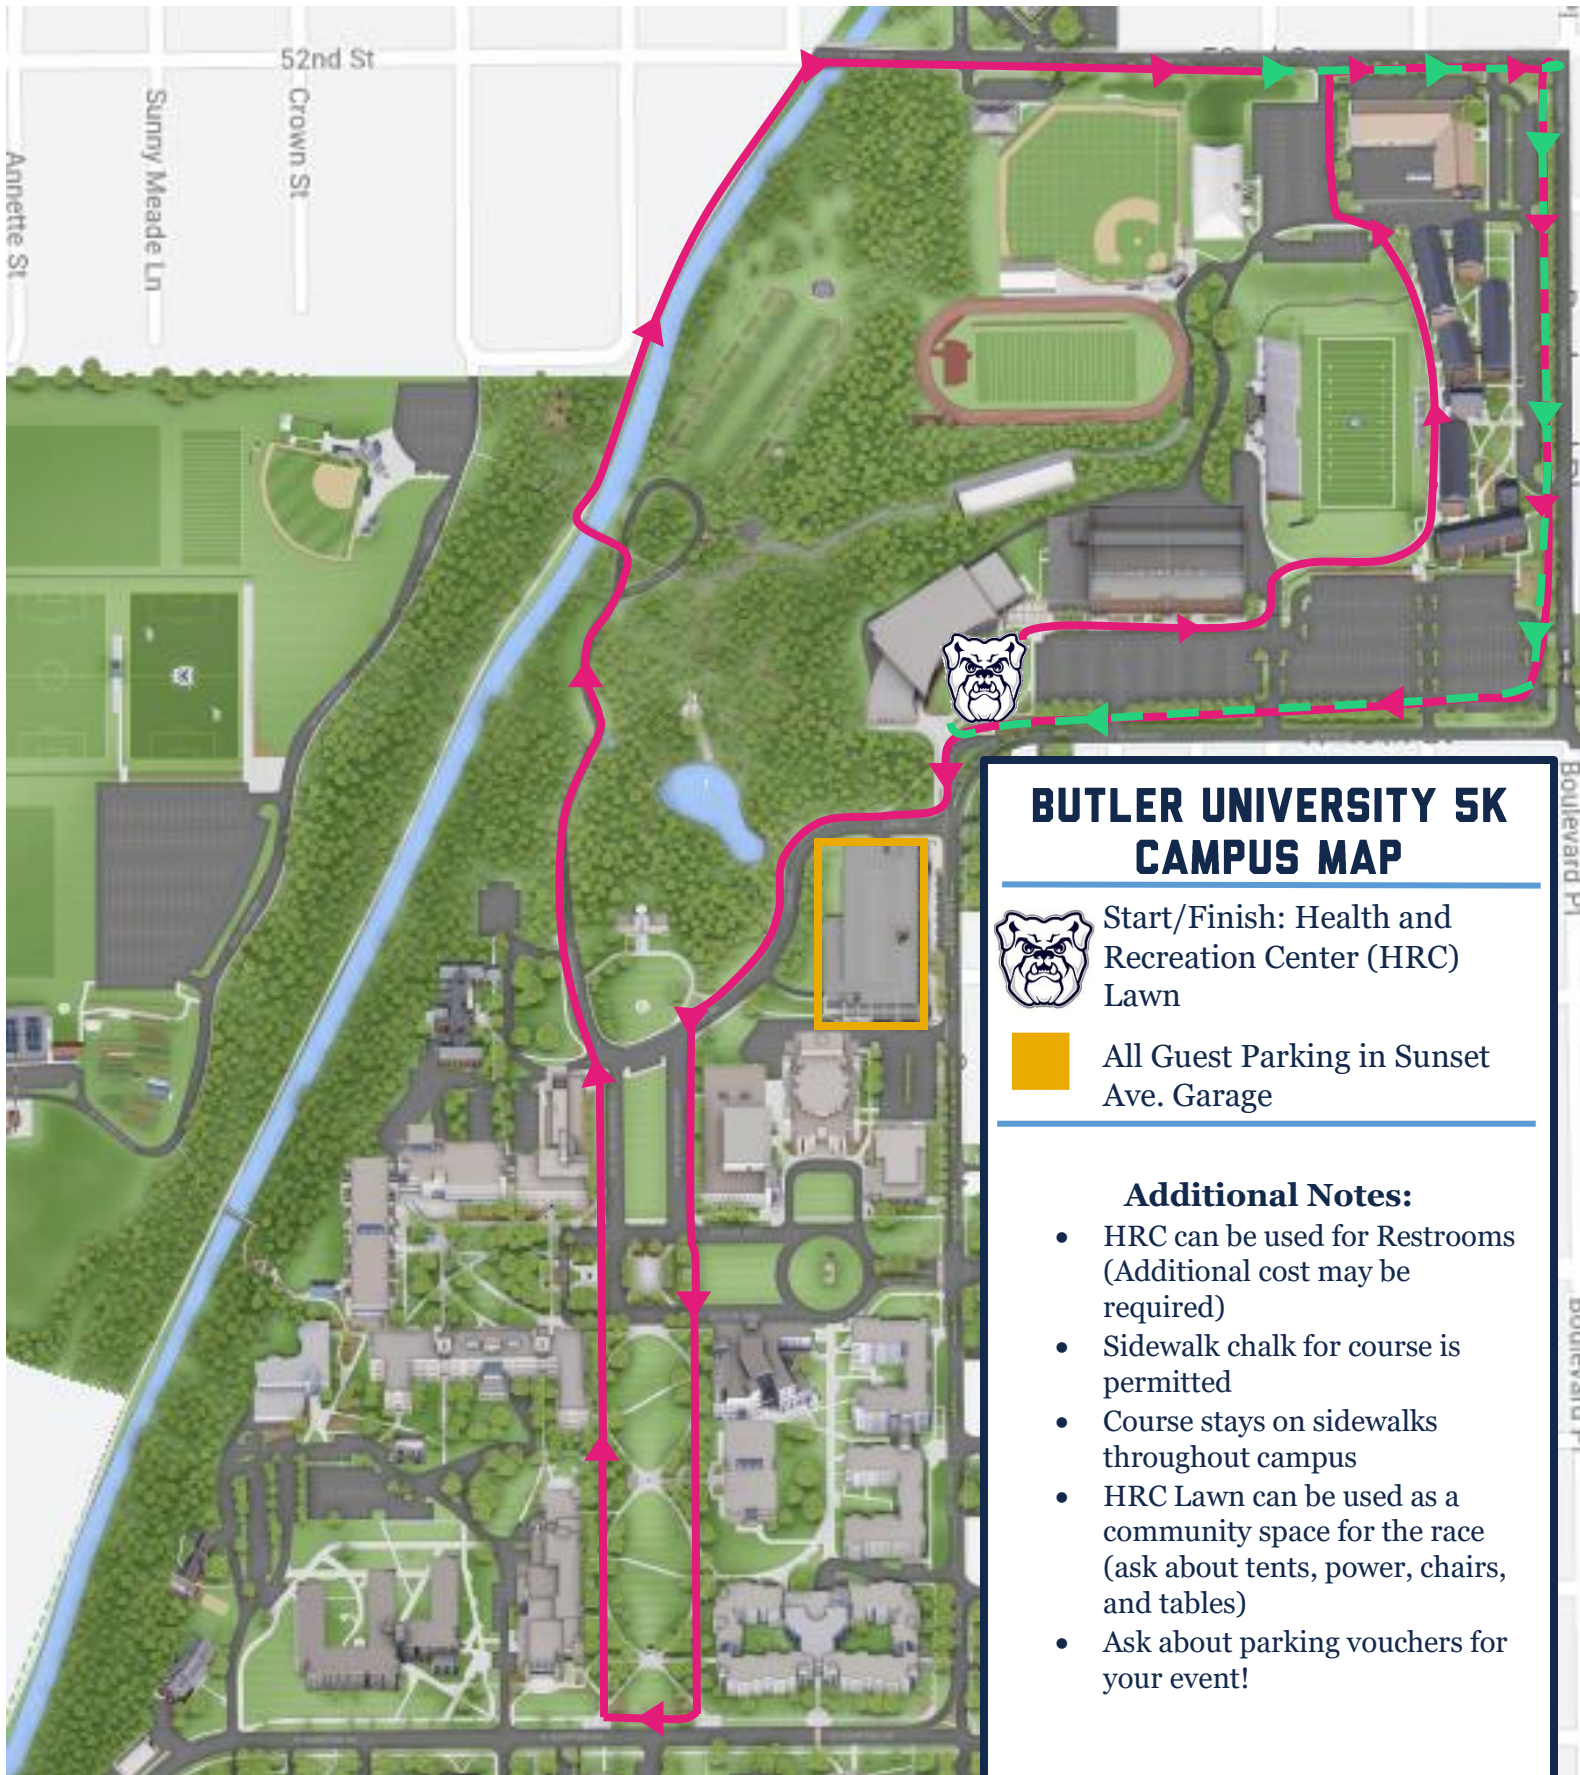

## BUTLER UNIVERSITY 5K CAMPUS MAP

Start/Finish: Health and  
Recreation Center (HRC)  
Lawn

All Guest Parking in Sunset  
Ave. Garage

### Additional Notes:

- HRC can be used for Restrooms (Additional cost may be required)
- Sidewalk chalk for course is permitted
- Course stays on sidewalks throughout campus
- HRC Lawn can be used as a community space for the race (ask about tents, power, chairs, and tables)
- Ask about parking vouchers for your event!