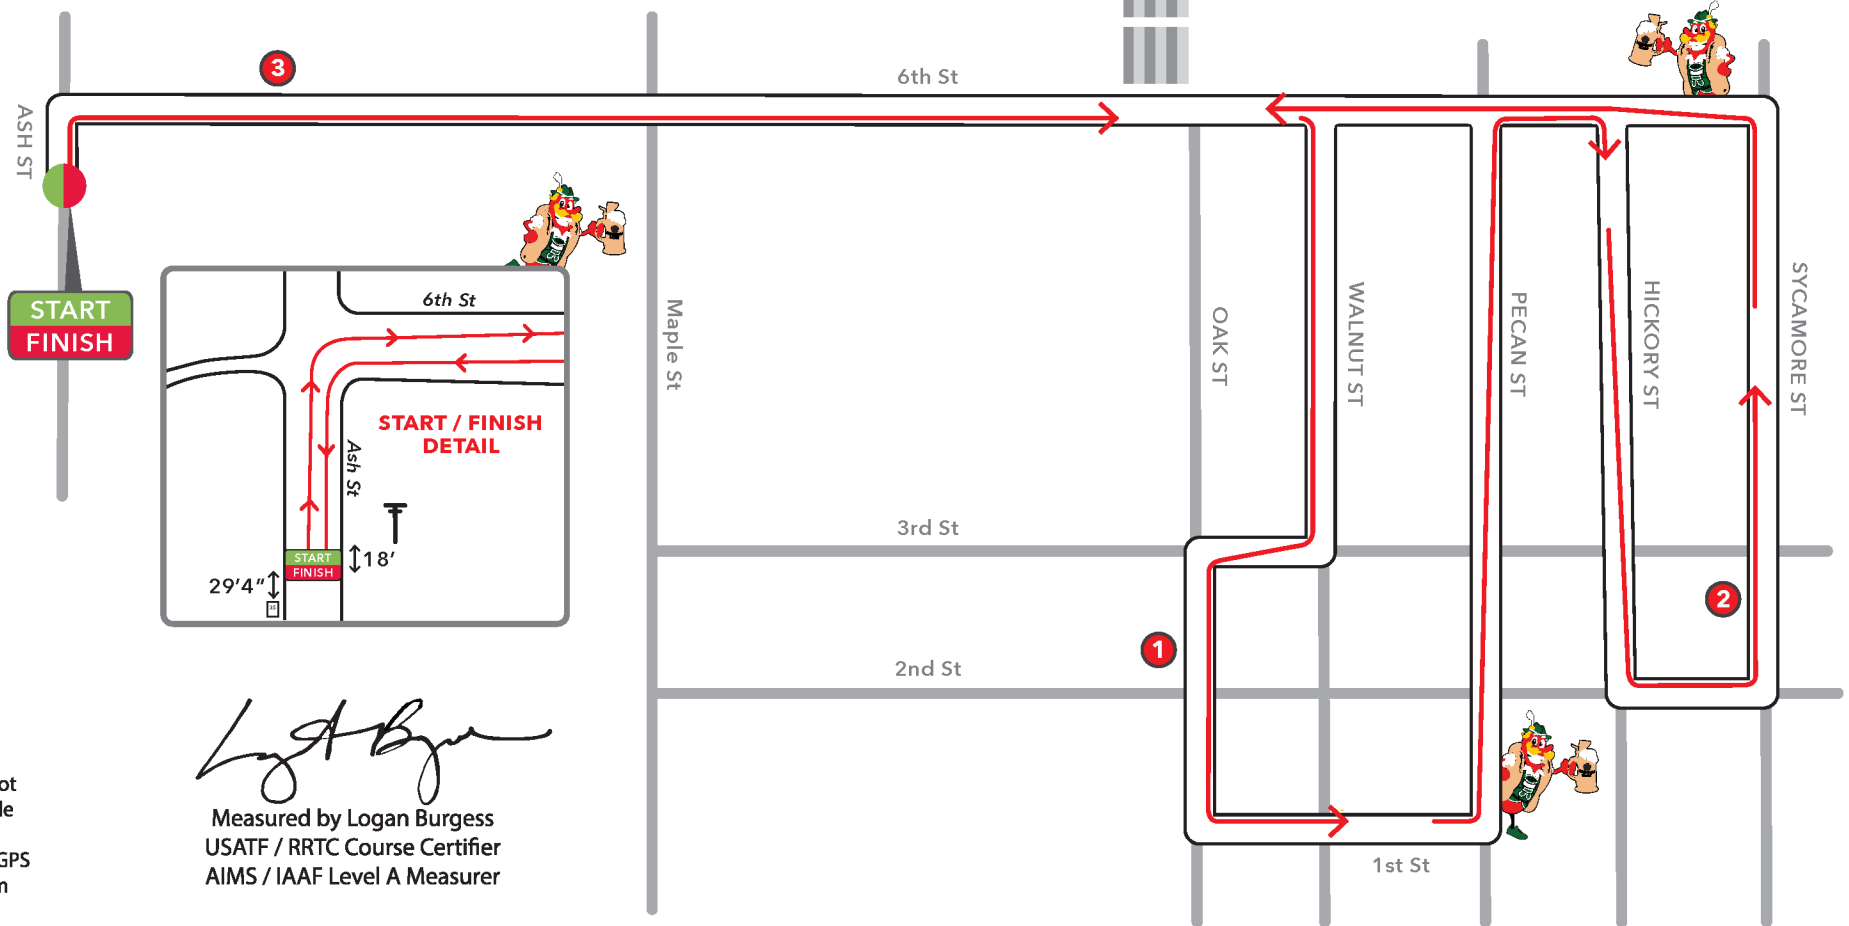

5 km - USATF Certification TX16046LAB - Muenster, TX
 Effective 06.29.2016 to 12.31.2026
 Measured by Logan Burgess on 06.10.2016
 Map not to Scale - No Restrictions

Sacred Heart
Catholic Church

- Start / Finish (N33 39.256 W97 23.100)** 640 N Ash St - 18' N of utility pole 2035 723 0606 at N edge of property and 29'4" N of 35 MPH sign across street
- Mile 1 (N33 39.029 W97 22.501)** N Oak St at 2nd St- 12' S of STOP sign at NE corner of intersection
- Mile 2 (N33 39.056 W97 22.207)** 311 Sycamore St - even with lamp post in front of home
- Mile 3 (N33 39.277 W97 23.011)** W 6th St - 158' E of street sign at intersection with Weinzapfel St