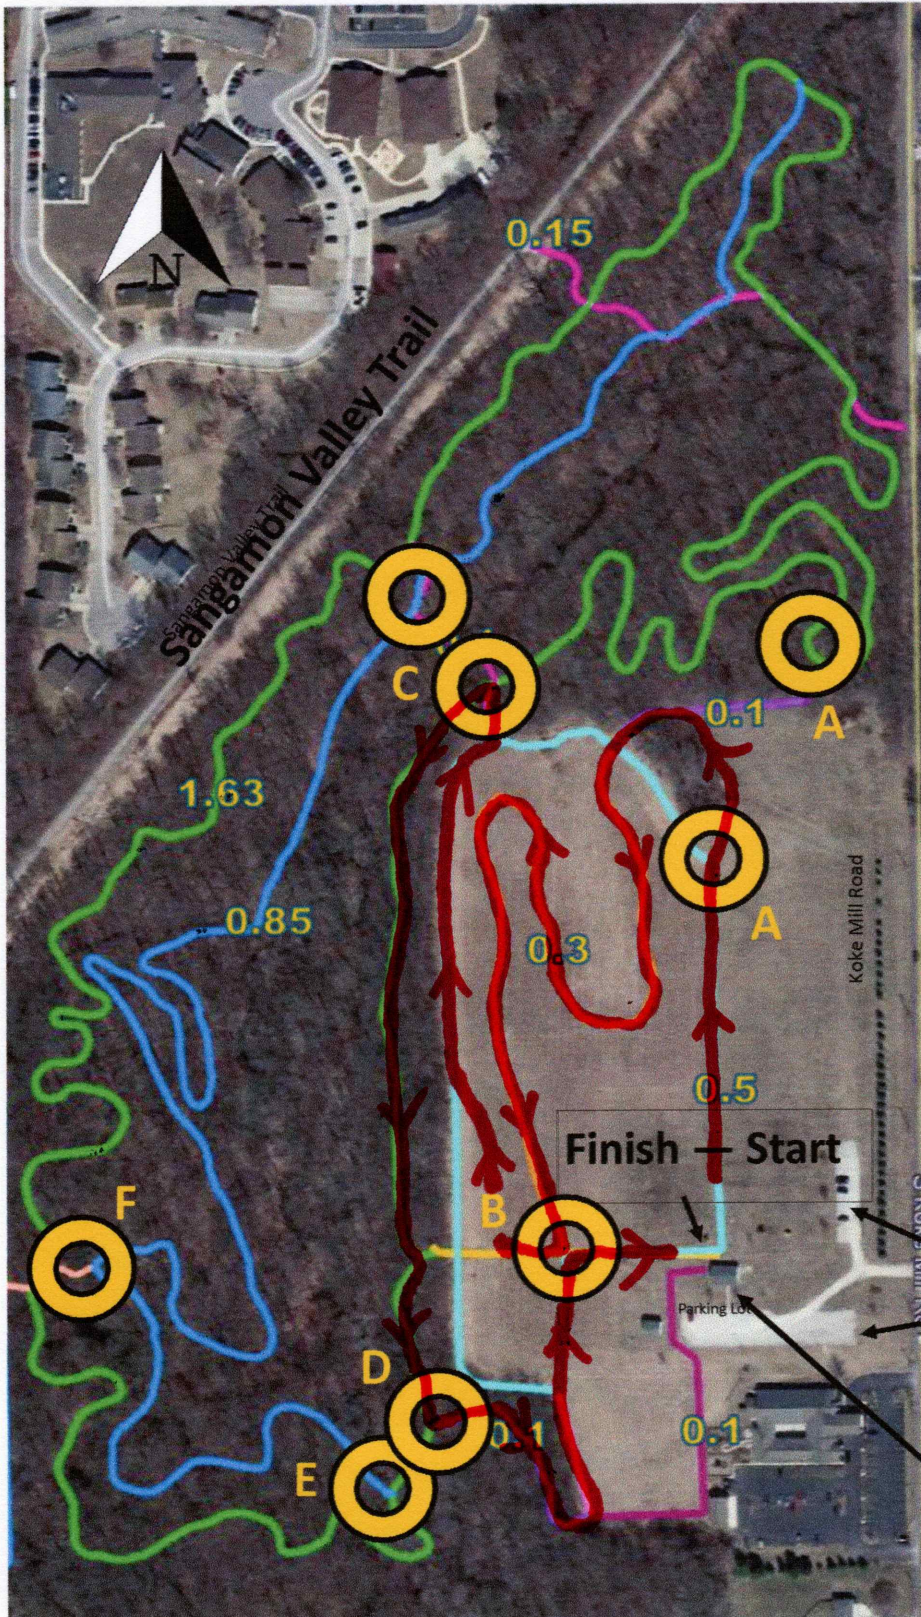

LEWIS PARK & TRAILS

Full Moon Trail Walk = 1.03 miles

 = Course Marshal Locations