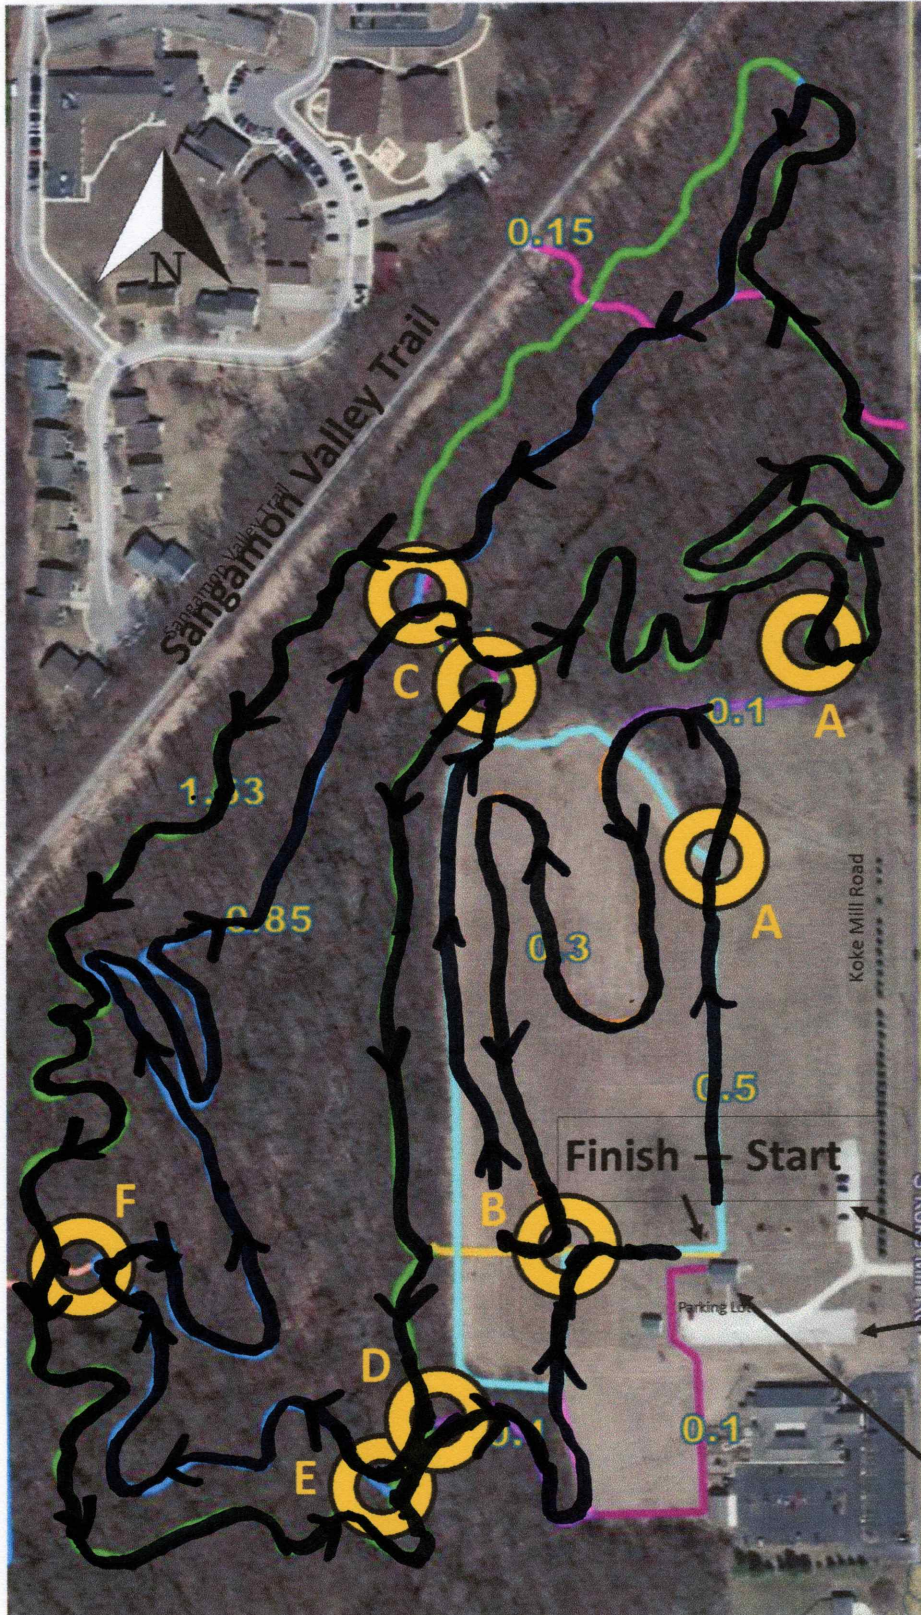

LEWIS PARK & TRAILS

Full Moon Trail Run = 2.95 miles

N. Koke Mill Road

PARKING

PAVILLON

 = Course Marshal Locations