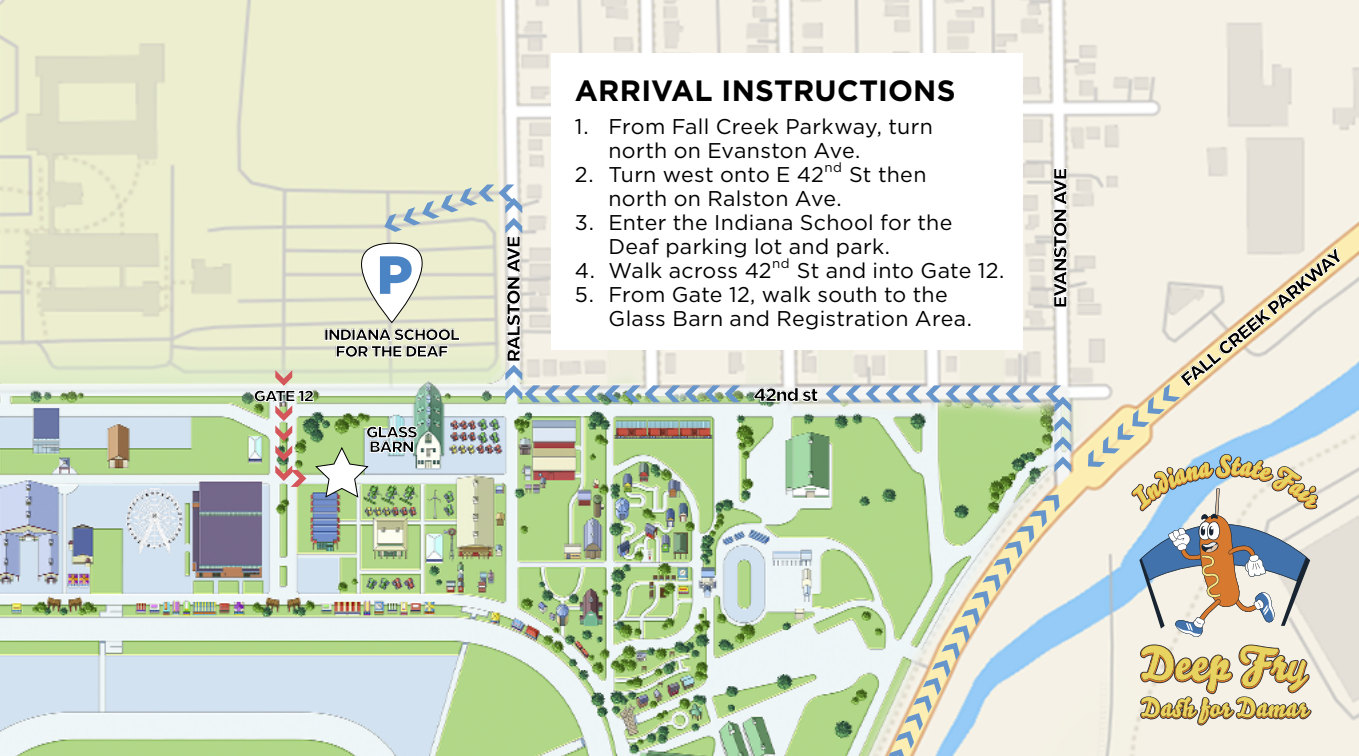

ARRIVAL INSTRUCTIONS

1. From Fall Creek Parkway, turn north on Evanston Ave.
2. Turn west onto E 42nd St then north on Ralston Ave.
3. Enter the Indiana School for the Deaf parking lot and park.
4. Walk across 42nd St and into Gate 12.
5. From Gate 12, walk south to the Glass Barn and Registration Area.

INDIANA SCHOOL
FOR THE DEAF

GATE 12

GLASS
BARN

42nd st

RALSTON AVE

EVANSTON AVE

FALL CREEK PARKWAY

Indiana State Fair

Deep Fry
Dash for Damar